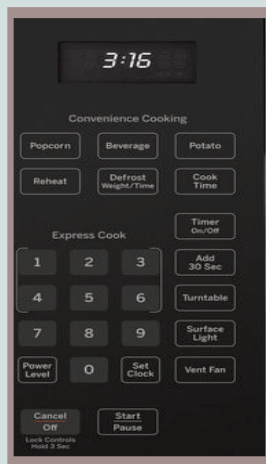

General Electric 24" Built-In-Dishwasher Choices

Black GDF535PGRBB

Stainless Steel GDF535PSRSS

White GDF535PGRWW

Open view

Dry Boost drying options,
Food disposer,
Removable filter,
Four washing options,
Touch control,
Four washing cycles

General Electric Over the Range Microwave Choices

Black JVM3160DFBB

1.6 Cu.Ft.,
LED display,
Two speed vent,
Cooktop light,
120v 60hz,
1000 watts,
Auto defrost

Stainless Steel JVM3160RFSS

White JVM3160DFWW

LED touch pad

General Electric Washer and Electric Dryer Choices

Stackable Freestanding
GUD27ESSMWW

11 wash cycles,
Temperature control,
5.9 Cu.Ft. dryer, 3.8 Cu.Ft. washer,
Bleach dispenser

Washer
GTW335ASNWW