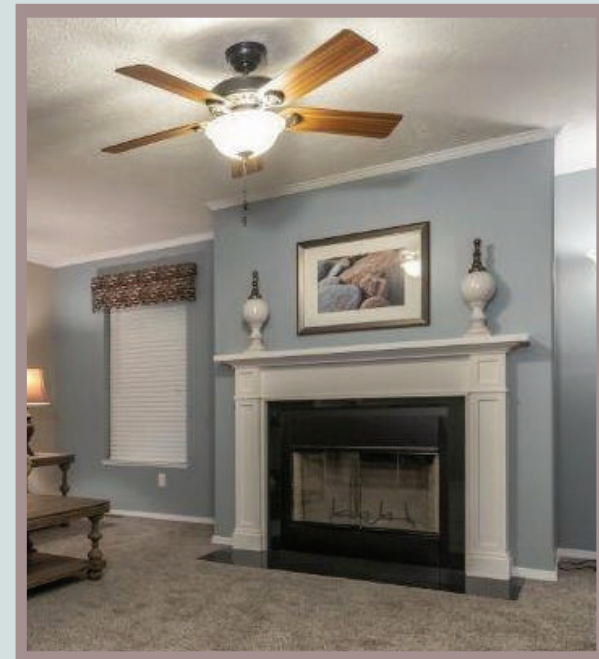

Black and White Granite Fireplace

Available in Gas and Wood Burning with Granite Hearth.